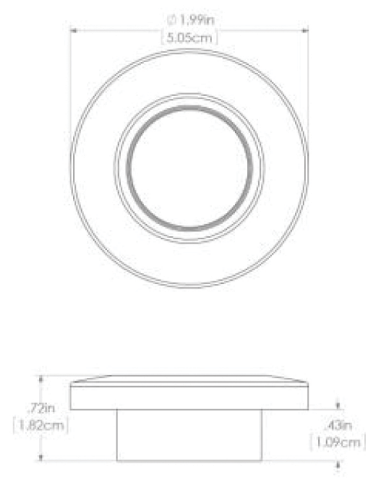

extreme environment lighting

Orbit

SKU: 112523

Color Output: White Non Dimming

Finish: White

Class-leading output, weatherproof construction, and the simplest installation in the industry - Lumitec's Orbit Flush Mount Down Lights stand apart from the crowd. With a shallow-depth profile (less than 1/2" mounting depth) and a secure composite mounting system the lights are ideal for salons and staterooms, as well as helm stations, flybridges and hard tops. Fully sealed and IP67 compliant. Intelligent circuitry enables advanced features like dimming and multi-color control without external control modules, specialized switches, or additional wire runs. Choose white or brushed.

Dimensions: 1.99in (5.05cm) (W) x 1.99in (5.05cm) (H) x 0.72in (1.82cm) (D)

www.lumiteclighting.com | Phone: (561) 272-9840 | info@lumiteclighting.com